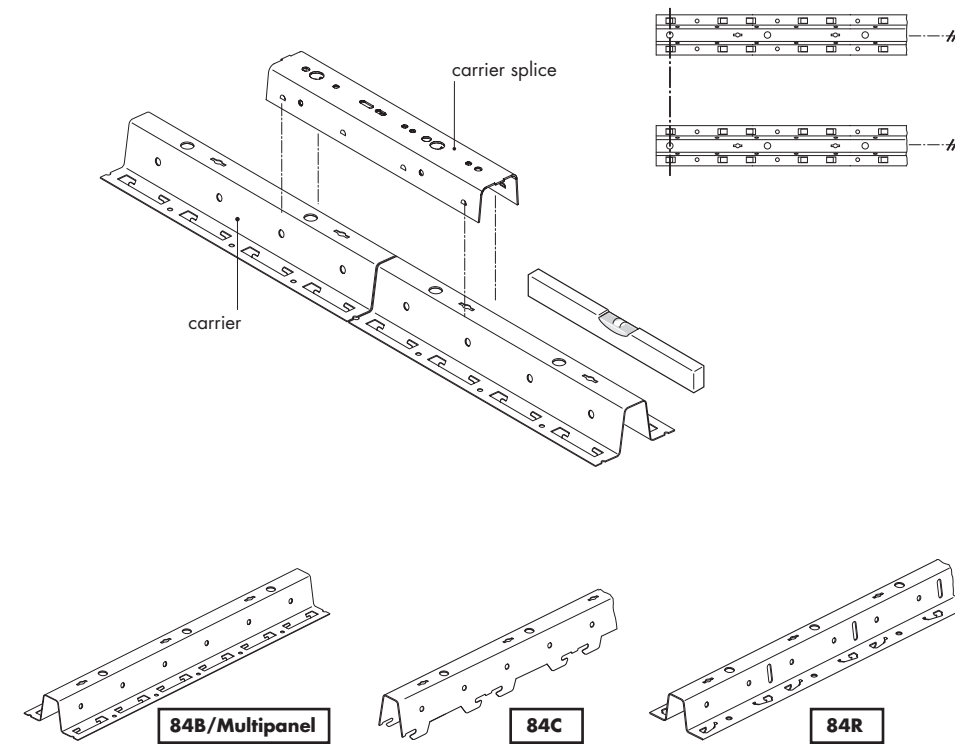

1

Marking suspension points

Panel type	Max. carrier span		Max. panel span		
	A	B	C 2 fixings / 3 or > fixings	D	
84B	1700	300	1450/1660	150	
84C	1300	300	1600/1800	150	
84R	1700	300	1500/1700	150	
Multipanel	30BD	1700	300	2500/2500	150
	30/80B	1700	300	1550/1850	150
	130B	1700	300	1450/1550	150
	180B	1700	300	1350/1450	150

2

Installing the hangers

	GB	NL	F	D	E
①	hanger	afhanger	suspente	Schnell-abhänger	suspensione
A	height reference	hoogtemaat	référence de hauteur	Höhenbezug	referencia de altura

3

Installing the carriers

4

Installing the adaptor panels

5

Installing the panels

ATTENTION!

To avoid fingerprints and damages, always wear (white) cotton **gloves** when handling the panels.

Make sure that:

- Cut-outs in the panels for spots and other installations are made before installing the panels.
- The directional arrows on the backside of the panels always point in the same direction.