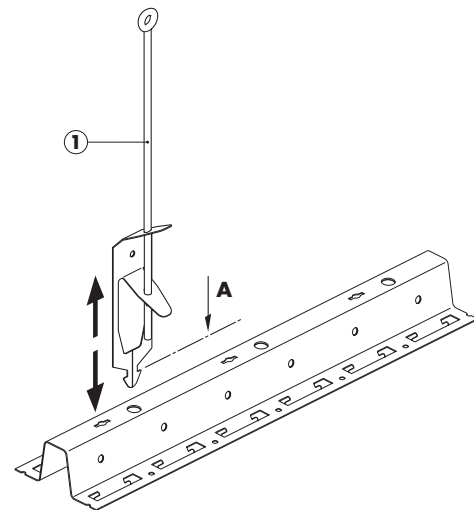

1

Marking suspension points

Panel type	Max. carrier span		Max. panel span		
	A	B	C 2 fixings / 3 or > fixings	D	
84B	1700	300	1450/1660	150	
84C	1300	300	1600/1800	150	
84R	1700	300	1500/1700	150	
Multipanel	30BD	1700	300	2500/2500	150
	30/80B	1700	300	1550/1850	150
	130B	1700	300	1450/1550	150
	180B	1700	300	1350/1450	150

2

Installing the hangers

	GB	NL	F	D	E
①	hanger	afhanger	suspente	Schnell-abhänger	suspensione
A	height reference	hoogtemaat	référence de hauteur	Höhenbezug	referencia de altura

3

Installing the carriers

4

Installing the adaptor panels

5

Installing the panels

ATTENTION!

To avoid fingerprints and damages, always wear (white) cotton **gloves** when handling the panels.

Make sure that:

- Cut-outs in the panels for spots and other installations are made before installing the panels.
- The directional arrows on the backside of the panels always point in the same direction.