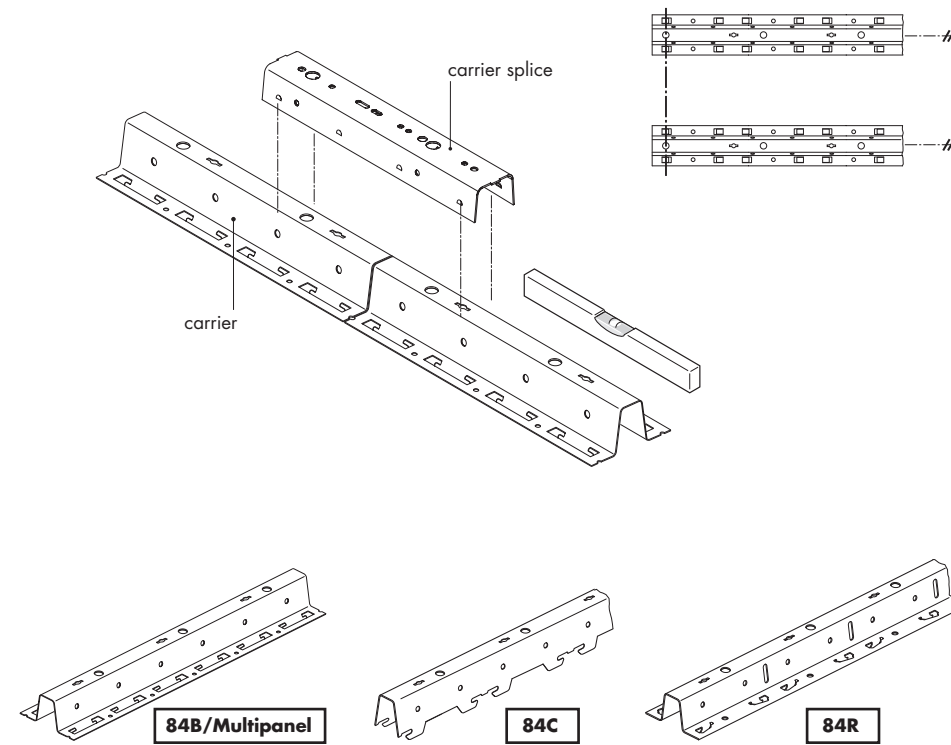

3

Installing the carriers