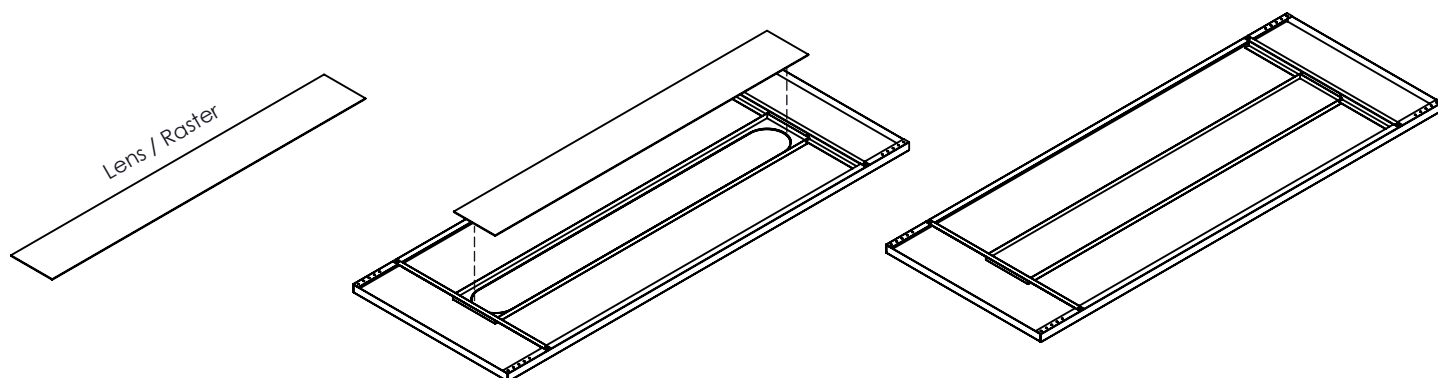

Mounting instructions Solvalla

- 1) Place the lens/raster on the light-frame.

- 2) Place the luminaire against the consoles through the specified holes and mount with included screws and washers.