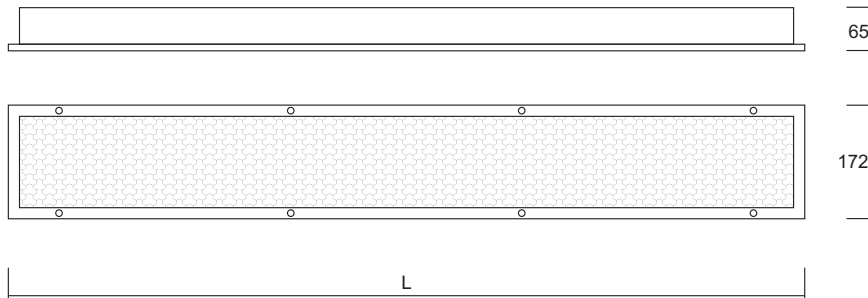

## Security lighting

Article no.	Model	Wattage [W]	Length [mm]	Width [mm]	Height [mm]	Weight [kg]	Qty./carton
S1-21	Itaab Safe T5 21W HF	21	905	172	65	3,1	1
S1-28	Itaab Safe T5 28W HF	28	1205	172	65	4,2	1
S1-35	Itaab Safe T5 35W HF	35	1505	172	65	5,2	1

### Specifications:

**Recessed luminaire T5**  
For Itaab security panel.