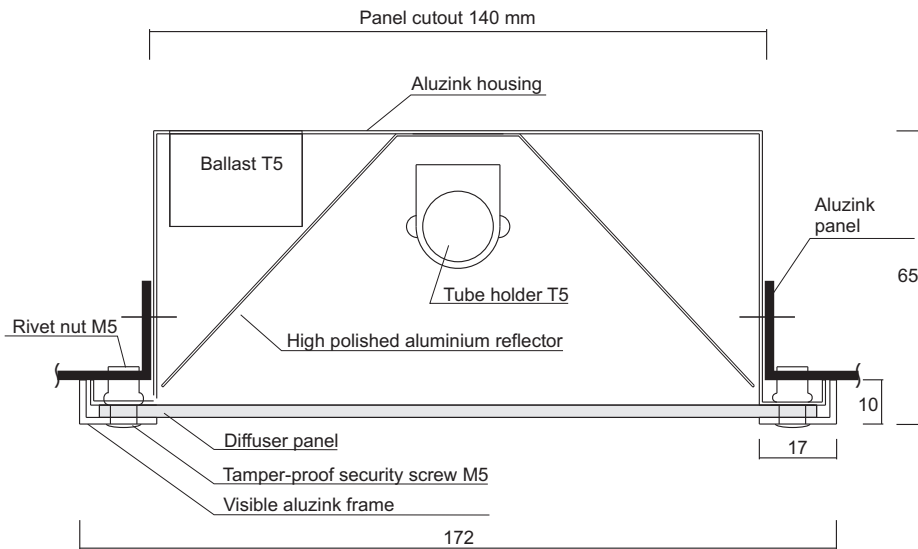

## Security lighting

Article no.	Model	Wattage [W]	Length [mm]	Width [mm]	Height [mm]	Weight [kg]	Qty./carton
S1-21	Itaab Safe T5 21W HF	21	905	172	65	3,1	1
S1-28	Itaab Safe T5 28W HF	28	1205	172	65	4,2	1
S1-35	Itaab Safe T5 35W HF	35	1505	172	65	5,2	1

### Specifications:

**Recessed luminaire T5**  
For Itaab security panel.

### Mounting/ Installation:

Suitable for mounting in Itaab security panel or or Itab school panel.

Connect to 220-240V, 50-60Hz mains using white, 2,5m/3x0.75mm<sup>2</sup> power cord (included).

Optional Wieland Mini 3/5-pole quick-coupling system available as accessory.