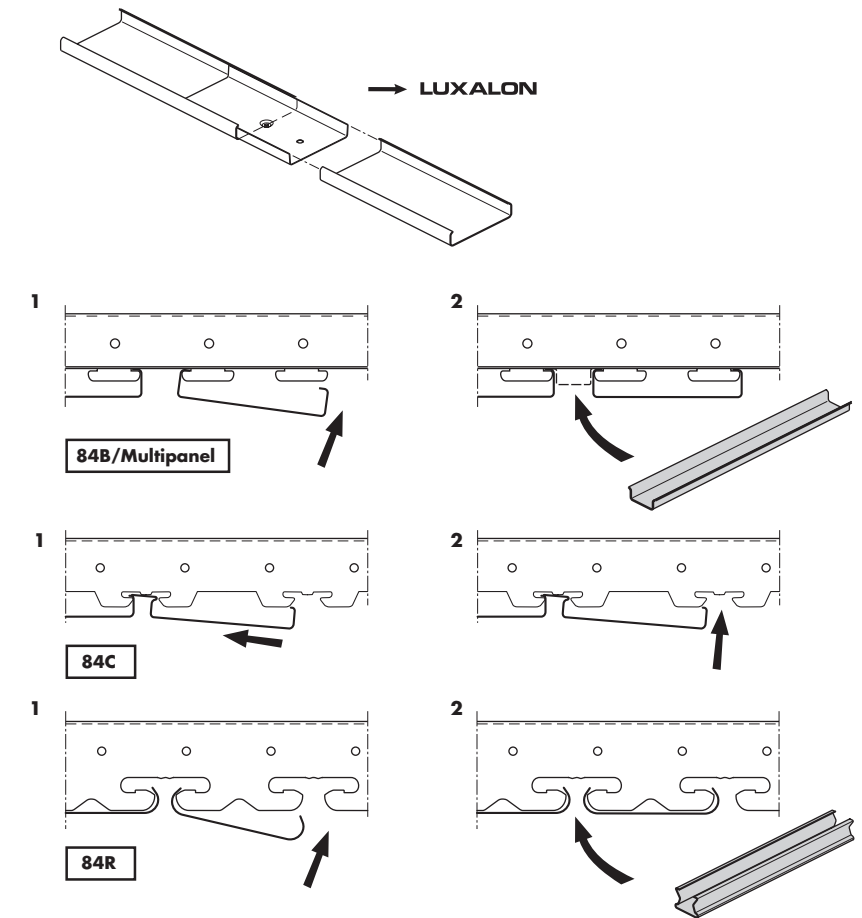

1

Marking suspension points

Panel type	Max. carrier span		Max. panel span		
	A	B	C 2 fixings / 3 or > fixings	D	
84B	1700	300	1450/1660	150	
84C	1300	300	1600/1800	150	
84R	1700	300	1500/1700	150	
Multipanel	30BD	1700	300	2500/2500	150
	30/80B	1700	300	1550/1850	150
	130B	1700	300	1450/1550	150
	180B	1700	300	1350/1450	150

2

Installing the hangers

	GB	NL	F	D	E
①	hanger	afhanger	suspente	Schnell-abhänger	suspensione
A	height reference	hoogtemaat	référence de hauteur	Höhenbezug	referencia de altura

3

Installing the carriers

4

Installing the adaptor panels

5

Installing the panels

ATTENTION!

To avoid fingerprints and damages, always wear (white) cotton **gloves** when handling the panels.

Make sure that:

- Cut-outs in the panels for spots and other installations are made before installing the panels.
- The directional arrows on the backside of the panels always point in the same direction.