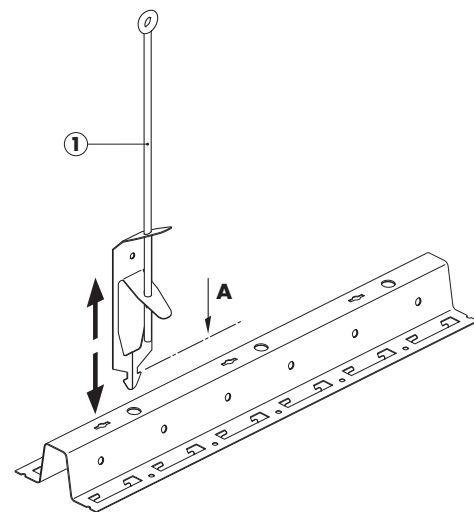

1

Marking suspension points

Panel type	Max. carrier span		Max. panel span		
	A	B	C 2 fixings / 3 or > fixings	D	
84B	1700	300	1450/1660	150	
84C	1300	300	1600/1800	150	
84R	1700	300	1500/1700	150	
Multipanel	30BD	1700	300	2500/2500	150
	30/80B	1700	300	1550/1850	150
	130B	1700	300	1450/1550	150
	180B	1700	300	1350/1450	150

2

Installing the hangers

	GB	NL	F	D	E
①	hanger	afhanger	suspente	Schnell-abhänger	suspensione
A	height reference	hoogtemaat	référence de hauteur	Höhenbezug	referencia de altura

3

Installing the carriers

4

Installing the adaptor panels

5

Installing the panels

ATTENTION!

To avoid fingerprints and damages, always wear (white) cotton **gloves** when handling the panels.

Make sure that:

- Cut-outs in the panels for spots and other installations are made before installing the panels.
- The directional arrows on the backside of the panels always point in the same direction.