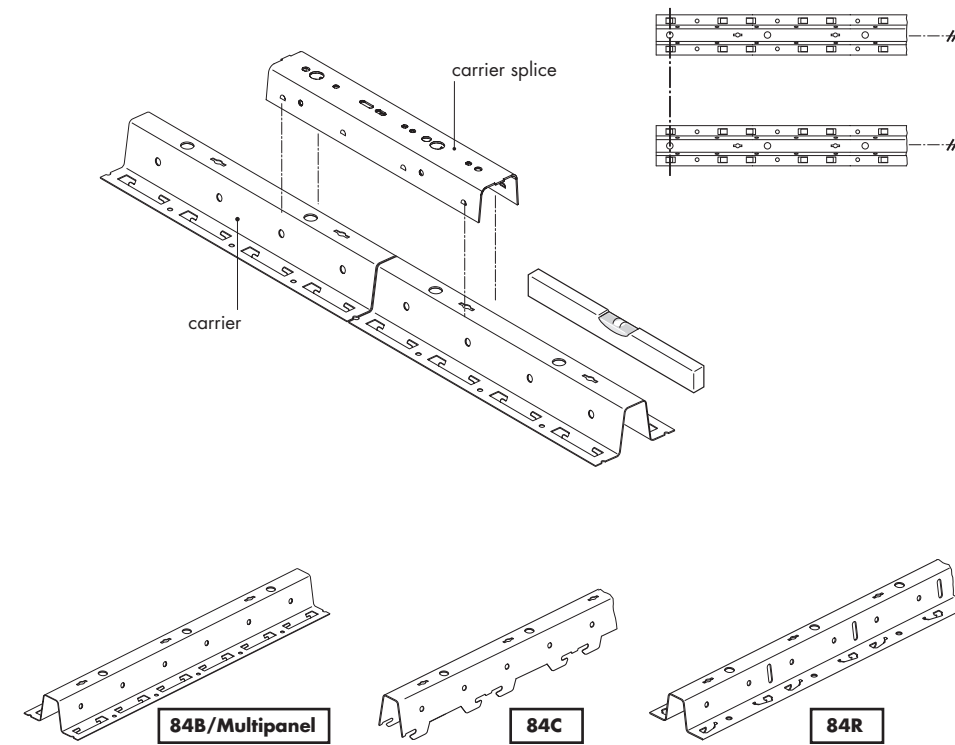

1

Marking suspension points

Panel type	Max. carrier span		Max. panel span		
	A	B	C 2 fixings / 3 or > fixings	D	
84B	1700	300	1450/1660	150	
84C	1300	300	1600/1800	150	
84R	1700	300	1500/1700	150	
Multipanel	30BD	1700	300	2500/2500	150
	30/80B	1700	300	1550/1850	150
	130B	1700	300	1450/1550	150
	180B	1700	300	1350/1450	150

2

Installing the hangers

	GB	NL	F	D	E
①	hanger	afhanger	suspente	Schnell-abhänger	suspensione
A	height reference	hoogtemaat	référence de hauteur	Höhenbezug	referencia de altura

3

Installing the carriers

4

Installing the adaptor panels

5

Installing the panels

ATTENTION!

To avoid fingerprints and damages, always wear (white) cotton **gloves** when handling the panels.

Make sure that:

- Cut-outs in the panels for spots and other installations are made before installing the panels.
- The directional arrows on the backside of the panels always point in the same direction.